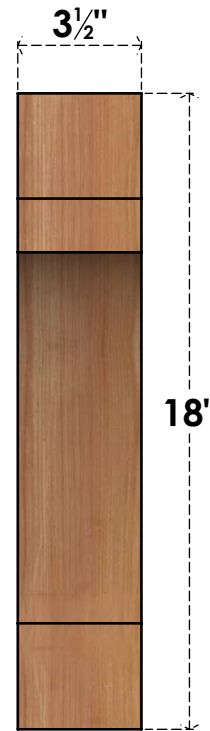

BRC04X14X18MRC00SWR

3 1/2"W X 14"D X 18"H MERCED SMOOTH BRACE, WESTERN RED CEDAR

SIDE

FRONT

EKENA MILLWORK
 2300 WEST MAIN ST.
 CLARKSVILLE, TX 75426
 TOLL FREE: 866-607-0453
 WWW.EKENAMILLWORK.COM

NOTES

1. INSTALLATION TO BE COMPLETED IN ACCORDANCE WITH MANUFACTURER'S SPECIFICATIONS.
2. DRAWING MAY NOT BE TO SCALE
3. THIS DRAWING IS INTENDED FOR DESIGN AND PLANNING PURPOSES ONLY.
4. ALL INFORMATION CONTAINED HEREIN WAS CURRENT AT THE TIME OF DEVELOPMENT BUT MUST BE REVIEWED AND APPROVED BY THE PRODUCT MANUFACTURER TO BE CONSIDERED ACCURATE.
5. PRODUCTS ARE NOT KILN DRIED. THIS ITEM IS UNIQUE AND WILL CONTAIN THE NATURAL VARIATIONS THAT THE WOOD SPECIES OFFERS. THIS MAY RESULT IN VARIATIONS UP TO 1/4"