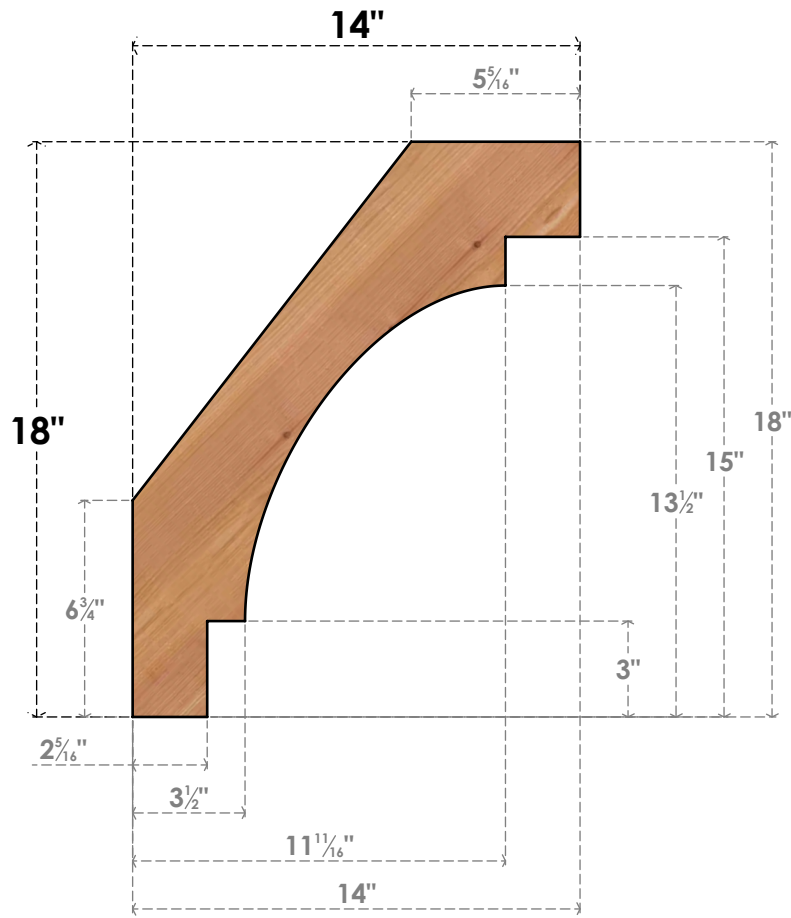

BRC04X14X18MRC00SWR

3 1/2"W X 14"D X 18"H MERCED SMOOTH BRACE, WESTERN RED CEDAR

SIDE

FRONT

EKENA MILLWORK
 2300 WEST MAIN ST.
 CLARKSVILLE, TX 75426
 TOLL FREE: 866-607-0453
 WWW.EKENAMILLWORK.COM

NOTES

1. INSTALLATION TO BE COMPLETED IN ACCORDANCE WITH MANUFACTURER'S SPECIFICATIONS.
2. DRAWING MAY NOT BE TO SCALE
3. THIS DRAWING IS INTENDED FOR DESIGN AND PLANNING PURPOSES ONLY.
4. ALL INFORMATION CONTAINED HEREIN WAS CURRENT AT THE TIME OF DEVELOPMENT BUT MUST BE REVIEWED AND APPROVED BY THE PRODUCT MANUFACTURER TO BE CONSIDERED ACCURATE.
5. PRODUCTS ARE NOT KILN DRIED. THIS ITEM IS UNIQUE AND WILL CONTAIN THE NATURAL VARIATIONS THAT THE WOOD SPECIES OFFERS. THIS MAY RESULT IN VARIATIONS UP TO 1/4"